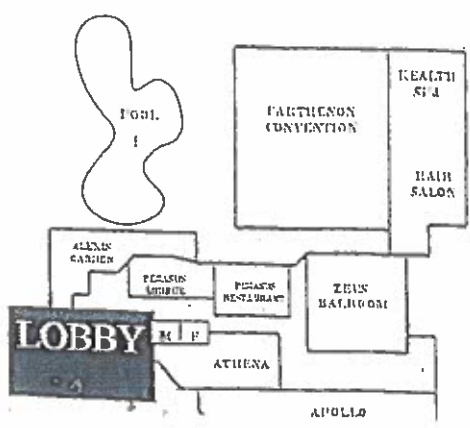

2851	2852	2853	2854	2855	2856	2857	2858	2859
2801	2802	2803	2804	2805	2806	2807	2808	2809
2655								
2615								
2664								
2614								
2557	2558	2559	2560	2561	2562	2563	2564	2565
2507	2508	2509	2510	2511	2512	2513	2514	2515
2651	2652	2653	2654	2655	2656	2657	2658	2659
2601	2602	2603	2604	2605	2606	2607	2608	2609
2457	2458	2459	2460	2461	2462	2463	2464	2465
2407	2408	2409	2410	2411	2412	2413	2414	2415
2451	2452	2453	2454	2455	2456	2457	2458	2459
2401	2402	2403	2404	2405	2406	2407	2408	2409
2259	2260	2261	2262	2263	2264	2265	2266	2267
2209	2210	2211	2212	2213	2214	2215	2216	2217
2251	2252	2253	2254	2255	2256	2257	2258	2259
2201	2202	2203	2204	2205	2206	2207	2208	2209
2059	2060	2061	2062	2063	2064	2065	2066	2067
2009	2010	2011	2012	2013	2014	2015	2016	2017
2051	2052	2053	2054	2055	2056	2057	2058	2059
2001	2002	2003	2004	2005	2006	2007	2008	2009
1860	1861	1862	1863	1864	1865	1866	1867	1868
1809	1810	1811	1812	1813	1814	1815	1816	1817
1851	1852	1853	1854	1855	1856	1857	1858	1859
1801	1802	1803	1804	1805	1806	1807	1808	1809
1660	1661	1662	1663	1664	1665	1666	1667	1668
1609	1610	1611	1612	1613	1614	1615	1616	1617
1651	1652	1653	1654	1655	1656	1657	1658	1659
1601	1602	1603	1604	1605	1606	1607	1608	1609
1452	1453	1454	1455	1456	1457	1458	1459	1460
1401	1402	1403	1404	1405	1406	1407	1408	1409

ALEXIS PARK
RESORT - LAS VEGAS

PROPERTY MAP
(Not to Scale)